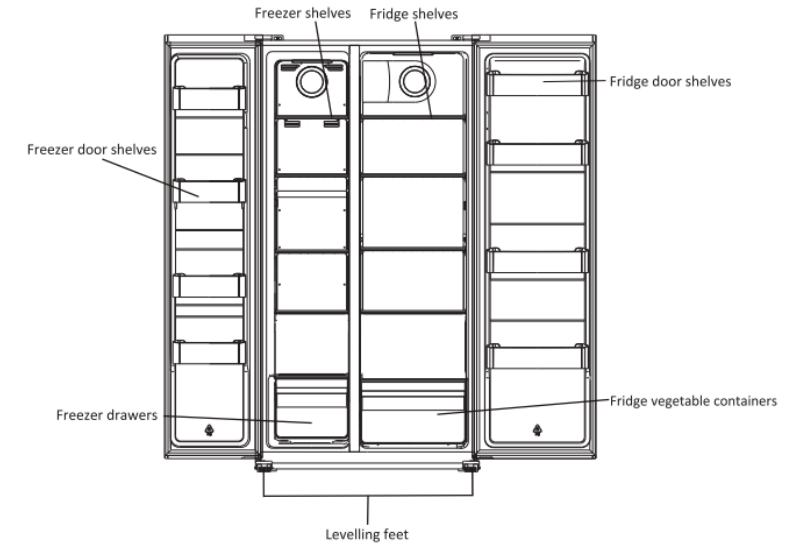

Description

- Designed with family in mind this Eurotech side-by-side fridge freezer is sleek and stylish to suit any kitchen interior yet the inside there is ample space and storage options for whatever you need.

Features

- Capacity: 532L (Net)
- Electronic control system
- No frost design with finned evaporator
- Led touchscreen
- Activated carbon filter
- Quick cooling function
- Quick freezing function
- Holiday function
- LED Interior light
- LED Exterior light display
- 4x Adjustable glass shelves
- Crisper drawer with glass cover
- 3.5 star energy rating

Eurotech 532 Litre Side by Side Fridge Freezer

ED-RFSS562SS.2

Dimensions

HEIGHT: 1770 mm
WIDTH: 910 mm
DEPTH: 690 mm

Manufacturer Warranty: 5 Year