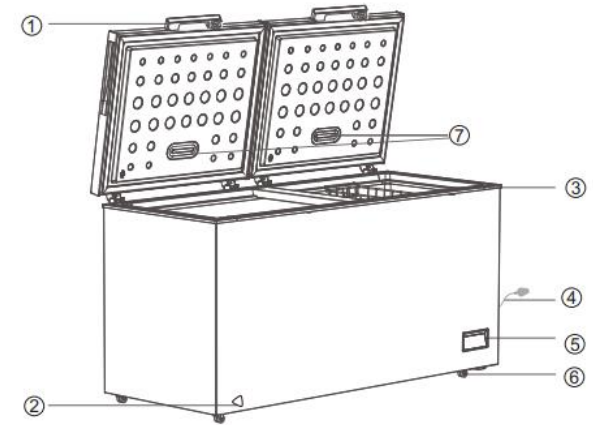

## FEATURES

The Eurotech 688 litre chest freezer is a high-capacity freezer designed for large households.

With its mechanical temperature control, you can easily adjust the temperature to ensure your frozen goods stay at the perfect temperature. The included wire basket makes organising your frozen goods easy.

The split door design makes it a versatile choice for most uses.

## SPECIFICATIONS

- Net volume: 688L
- Wire basket
- Split door design
- 3 star energy rating
- Electrical power: 220-240V, 50Hz

## PRODUCT DIMENSIONS

HEIGHT: 880 mm  
WIDTH: 1905 mm  
DEPTH: 815 mm

1. External Handle
2. Drain Hole
3. Basket
4. Power Cord
5. Thermostat control panel
6. Wheel