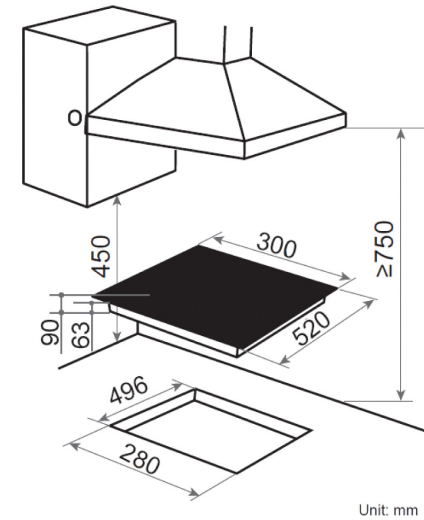

eurotech

30cm Ceramic Cooktop

ED-CC302K

DIMENSIONS

HEIGHT 75 mm

WIDTH 300 mm

DEPTH 520 mm

FEATURES

SPECIFICATIONS

Colour: Black

2 cooking zones:

1x 145mm zone - 1200W

1x 180mm zone - 1800W

Electrical power: 220-240V

Nominal power: 3000W

Unit: mm