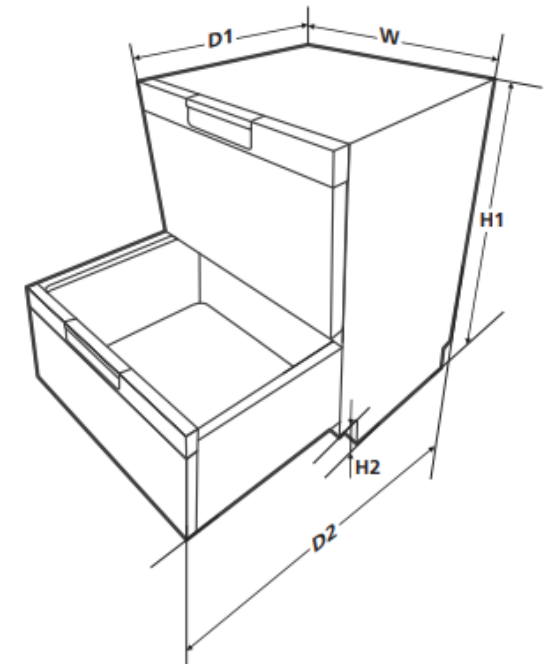

Plus with the dual drawers, you can split the wash loads for what works for you whether you need a couple of plates washed or have the kitchen cupboard of utensils that need washing.

## Features

- 14 place setting
- Magic cutlery basket
- 1-24 hour delay start
- Stainless steel cavity
- 2 Independent cycles
- Noise rating: 47dB
- 3.5 star energy rating
- 4.5 star water rating

## • Dimensions

HEIGHT: 820 mm  
WIDTH: 595 mm  
DEPTH: 570 mm

Eurotech Pro 60cm Double Drawer Dishwasher  
EDP-DDCBK  
ED-DDCSS

Manufacturer Warranty: 5 Year