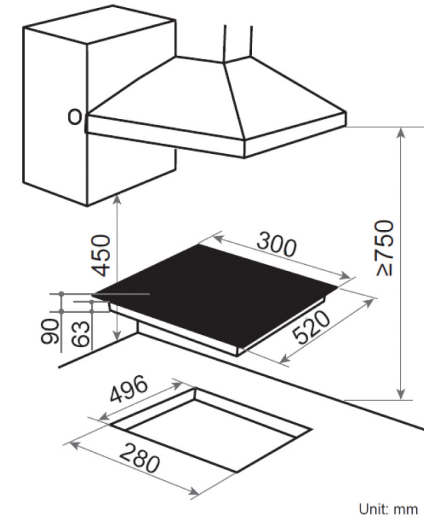

eurotech

30cm Ceramic Cooktop

ED-CC302T

DIMENSIONS

HEIGHT 75 mm

WIDTH 300 mm

DEPTH 520 mm

FEATURES

SPECIFICATIONS

Colour: Black

2 cooking zones:

1x 145mm zone - 1200W

1x 180mm zone - 1800W

Electrical power: 220-240V

Nominal power: 3000W

Unit: mm