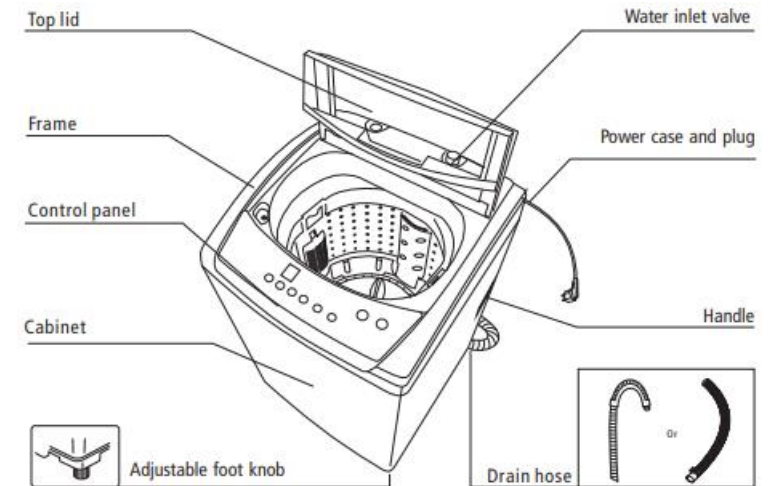

TUSCANY

Tuscany 7kg Top Load Washing Machine

Tuscany 7kg Top Load Washing Machine
T-TLW7KGWH

Description

With a generous 7kg capacity and a large top door opening, this washing machine allows you to complete all your laundry in a single load. Even bulky items such as doonas and blankets can be easily loaded. Featuring the QuietDrive inverter motor, there are 7 wash cycles to choose from, covering all your essential needs. The rapid cycle is perfect for quick cleaning, while the delicate program ensures that your fragile pieces are treated with care.

Features

- 7kg capacity
- LED digital display
- Stainless steel drum
- 8 Programmes
- 15 minute quick wash
- Pulsating wash action

• Dimensions

HEIGHT: 920 mm
WIDTH: 550 mm
DEPTH: 565 mm

Manufacturer Warranty: 2 Year