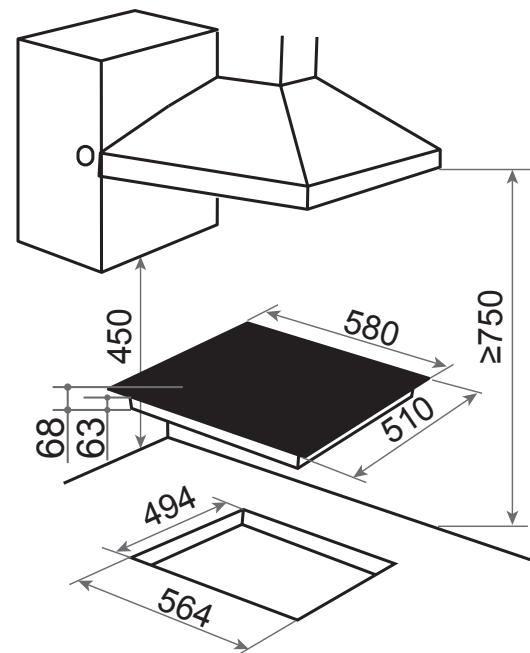

eurotech

60CM CERAMIC COOKTOP ED-CC604T

Eurotech Design Ltd excludes all liability for errors or omissions, including negligence for any loss incurred in the reliance on the contents of this publication.

DIMENSIONS

HEIGHT 90mm

WIDTH 580mm

DEPTH 510mm

FEATURES

- Bevelled edge
- Front touch control panel
- Digital timer setting 0-99mins
- 9 Sensors
- Power stage setting 0-9
- Child safety lock
- Residual heat indicator
- Automatic shut off mechanism

Specifications

- 4 Zone cooking:
  - 2x 145mm Zones - 1200W
  - 1x 180mm Zone (Front Left) - 700W / 1700W (Booster)
  - 1x 180mm Zone (Rear Right) - 1800W

Electrical power: 220-240v, 50-60hz

Nominal power: 6000W