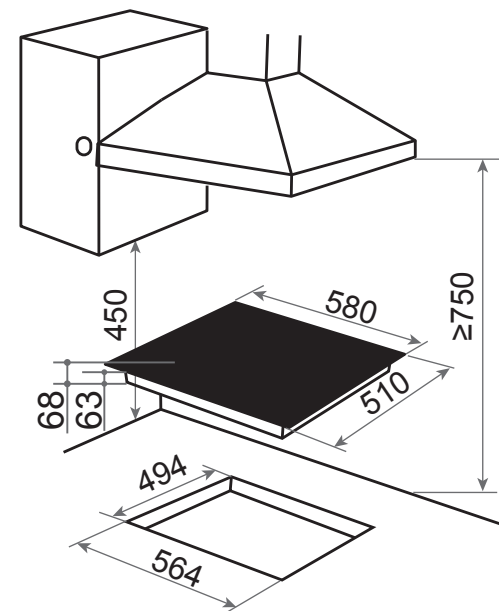

eurotech

60CM CERAMIC COOKTOP

ED-CC604K

Eurotech Design Ltd excludes all liability for errors or omissions, including negligence for any loss incurred in the reliance on the contents of this publication.

DIMENSIONS

HEIGHT 90mm

WIDTH 580mm

DEPTH 510mm

FEATURES

Stainless steel knobs

Bevelled edge

Side control panel

9 Sensors

Power stage setting 0-9

Child safety lock

Residual heat indicator

Automatic shut off mechanism

SPECIFICATIONS

Black

4 Zone cooking:

2 x 145mm Zones - 1200W

2 x 180mm Zones - 1800W

Electrical power: 220-240v, 50-60hz

Nominal power: 6000W