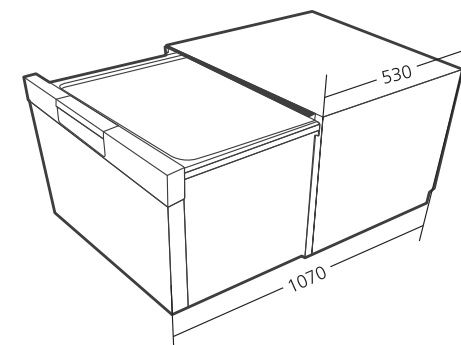

FEATURES

7 Place settings

Magic cutlery basket

7 Programmes:

Running time, delay start, washing progress, extra drying, child lock, delay start, dry&fresh

1-24 hour delay start

Stainless steel cavity