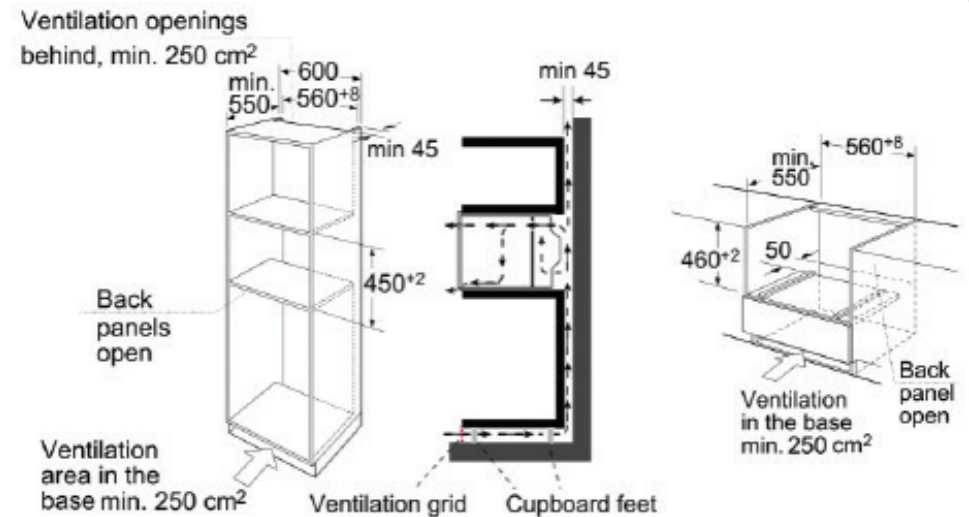

Note: There should be gap above the oven.