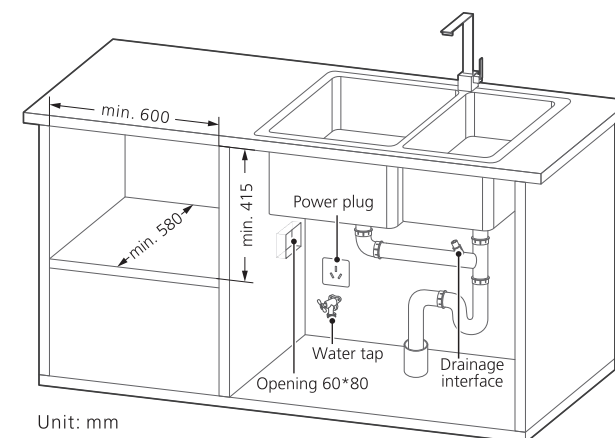

DIMENSIONS

HEIGHT 415mm

WIDTH 595mm

DEPTH 570mm

FEATURES

7 Place settings

Magic cutlery basket

7 Programmes:

4.5 Star water rating

Electrical power: 220-240v

eurotech

60CM CERAMIC COOKTOP

ED-CC604K

Eurotech Design Ltd excludes all liability for errors or omissions, including negligence for any loss incurred in the reliance on the contents of this publication.

DIMENSIONS

HEIGHT 90mm

WIDTH 580mm

DEPTH 510mm

FEATURES

Stainless steel knobs

Bevelled edge

Side control panel