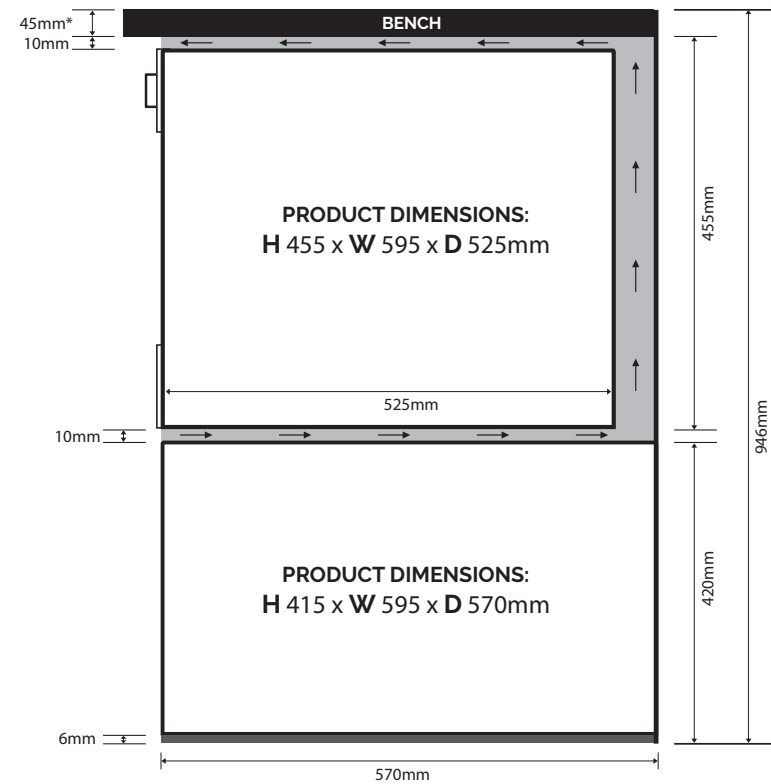

SIDE

NOTE:

★45mm benchtop specified to allow for ED-CC604K, ED-CC604T, ED-IC604 cooktops.

Benchtop thickness can be reduced if cooktop is either installed offside or not required.