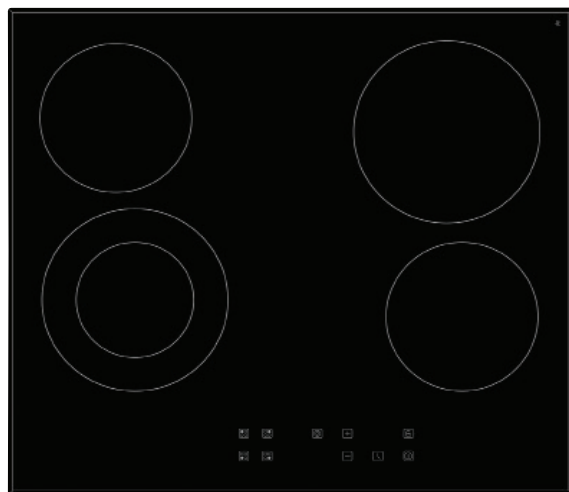

DIMENSIONS

HEIGHT 90mm

WIDTH 580mm

DEPTH 510mm

FEATURES

Stainless steel knobs

Bevelled edge

Side control panel

9 Sensors

Power stage setting 0-9

Child safety lock

Residual heat indicator

Automatic shut off mechanism

SPECIFICATIONS

Black

4 Zone cooking:

2 x 145mm Zones - 1200W

2 x 180mm Zones - 1800W

Electrical power: 220-240v, 50-60hz

Nominal power: 6000W

eurotech

60CM CERAMIC COOKTOP ED-CC604T

Eurotech Design Ltd excludes all liability for errors or omissions, including negligence for any loss incurred in the reliance on the contents of this publication.

DIMENSIONS

HEIGHT 90mm

WIDTH 580mm

DEPTH 510mm

FEATURES

- Bevelled edge
- Front touch control panel
- Digital timer setting 0-99mins
- 9 Sensors
- Power stage setting 0-9
- Child safety lock
- Residual heat indicator
- Automatic shut off mechanism