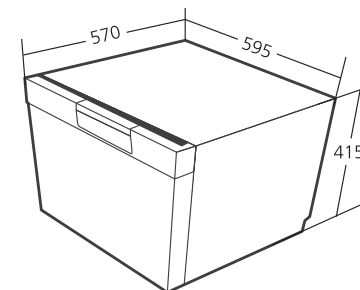

Eurotech Design Ltd excludes all liability for errors or omissions, including negligence for any loss incurred in the reliance on the contents of this publication.

DIMENSIONS

HEIGHT 455mm
 WIDTH 595mm
 DEPTH 525mm

DIMENSIONS

HEIGHT 415mm

WIDTH 595mm

DEPTH 570mm

FEATURES

7 Place settings

Magic cutlery basket

7 Programmes:

DIMENSIONS

HEIGHT 90mm

WIDTH 580mm

DEPTH 510mm

FEATURES

Stainless steel knobs

Bevelled edge

Side control panel

DIMENSIONS

HEIGHT 60mm

WIDTH 590mm

DEPTH 520mm

FEATURES

Bevelled edge
Front touch control panel
Digital timer setting 0-99mins
9 Sensors
Child lock function
Residual heat indicator
Automatic shut off mechanism