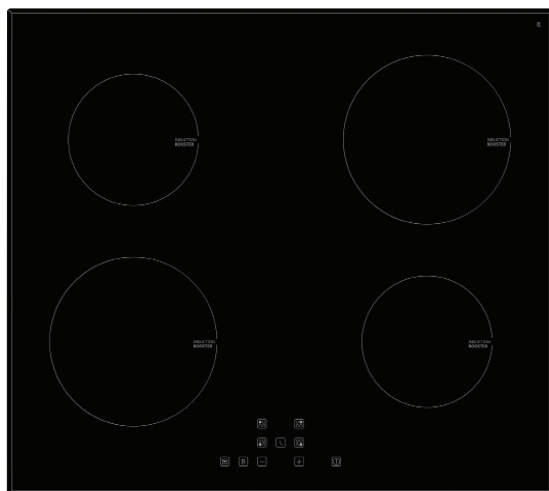

DIMENSIONS

HEIGHT 90mm

WIDTH 580mm

DEPTH 510mm

FEATURES

Stainless steel knobs

Bevelled edge

Side control panel

2 x 145mm Zones - 1200W

2 x 180mm Zones - 1800W

Electrical power: 220-240v, 50-60hz

Nominal power: 6000W

eurotech

60CM CERAMIC COOKTOP ED-CC604T

Eurotech Design Ltd excludes all liability for errors or omissions, including negligence for any loss incurred in the reliance on the contents of this publication.

DIMENSIONS

HEIGHT 90mm

WIDTH 580mm

DEPTH 510mm

FEATURES

- Bevelled edge
- Front touch control panel
- Digital timer setting 0-99mins
- 9 Sensors
- Power stage setting 0-9
- Child safety lock
- Residual heat indicator
- Automatic shut off mechanism

Specifications

- 4 Zone cooking:
 - 2x 145mm Zones - 1200W
 - 1x 180mm Zone (Front Left) - 700W / 1700W (Booster)
 - 1x 180mm Zone (Rear Right) - 1800W

Electrical power: 220-240v, 50-60hz

Nominal power: 6000W