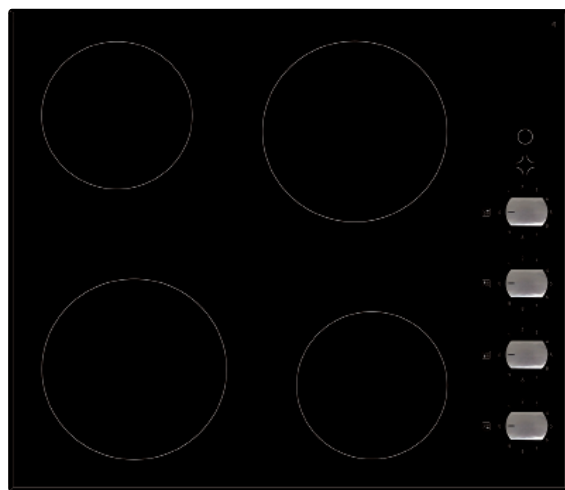

eurotech

60CM CERAMIC COOKTOP

ED-CC604K

Eurotech Design Ltd excludes all liability for errors or omissions, including negligence for any loss incurred in the reliance on the contents of this publication.

DIMENSIONS

HEIGHT 90mm

WIDTH 580mm

DEPTH 510mm

FEATURES

Stainless steel knobs

Bevelled edge

Side control panel

9 Sensors

Power stage setting 0-9

Child safety lock

Residual heat indicator

Automatic shut off mechanism

SPECIFICATIONS

Black

4 Zone cooking:

2 x 145mm Zones - 1200W

2 x 180mm Zones - 1800W

Electrical power: 220-240v, 50-60hz

Nominal power: 6000W