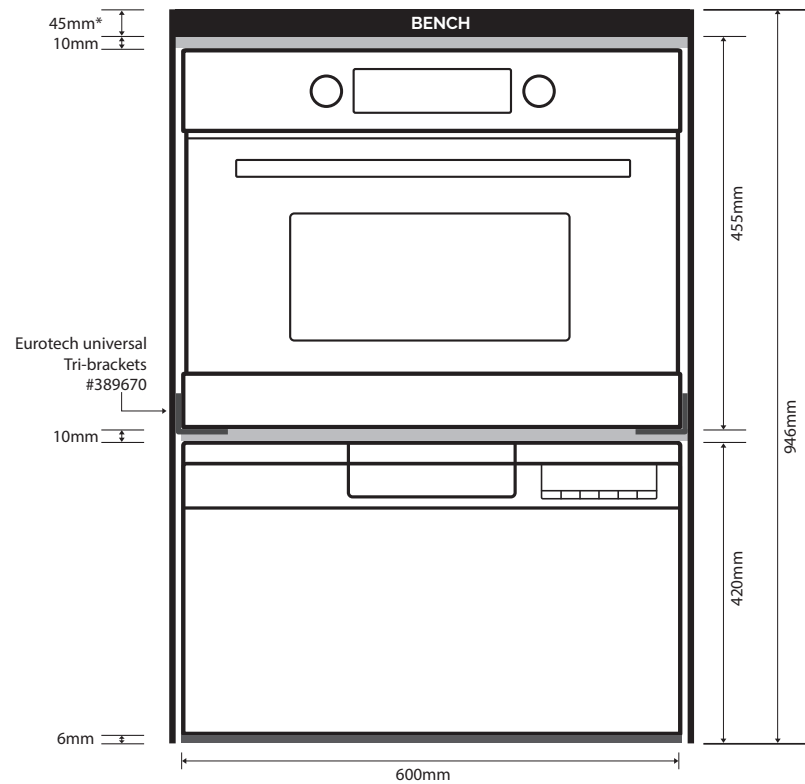

FRONT

SIDE

NOTE:

★45mm benchtop specified to allow for ED-CC604K, ED-CC604T, ED-IC604 cooktops.

Benchtop thickness can be reduced if cooktop is either installed offside or not required.