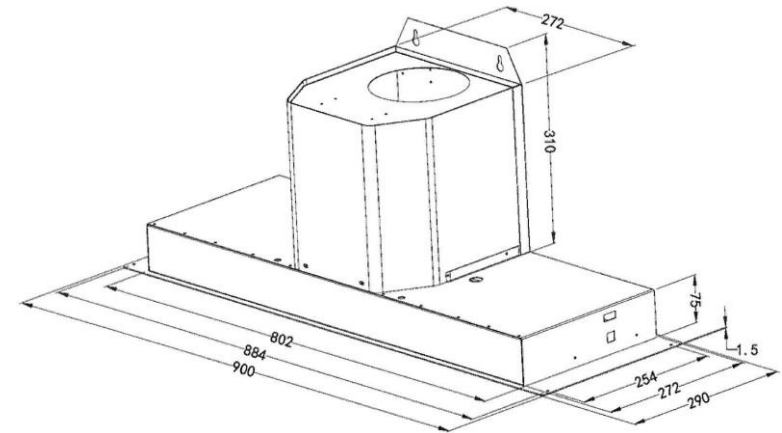

Eurotech 90cm Powerpack Rangehood
ED-POWERPACK90.1

Description

The powerpack rangehood is great for those wanting to bring functionality to their kitchen in a minimal way, it can be tucked away into your cabinetry ready for when you need it.

Dimensions

HEIGHT: 420 mm
WIDTH: 900 mm
DEPTH: 290 mm

Manufacturer Warranty: 5 Year