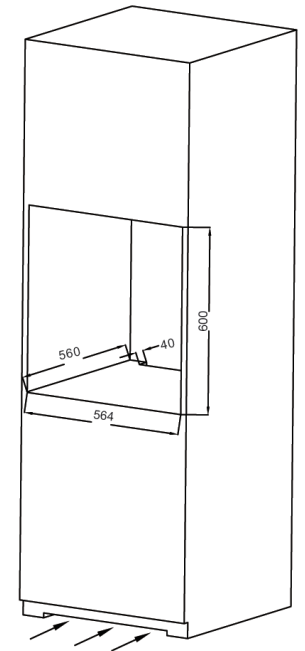

eurotech

60CM BUILT-IN SINGLE OVEN

ED-BIO5FMTSS

DIMENSIONS

Height 595mm

Width 595mm

Depth 567mm

FEATURES

- 76 litre oven capacity
- 5 functions
- Triple layered glass door
- Removable door
- 2x wire racks
- 1x deep tray

SPECIFICATIONS

Lower heater + Upper heater (convection)
Circular heater + Fan (fan forced)
Grill element + Upper element + Fan (fan grill)
Fan (defrost)
Oven lamp

Electrical loads: 220-240V

Max power: 2000W