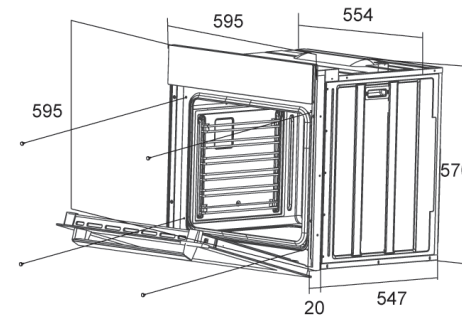

eurotech

60CM BUILT-IN SINGLE OVEN

ED-BIO5FMTSS

DIMENSIONS

Height 595mm

Width 595mm

Depth 567mm

FEATURES

- 76 litre oven capacity
- 5 functions
- Triple layered glass door
- Removable door
- 2x wire racks
- 1x deep tray

SPECIFICATIONS

Lower heater + Upper heater (convection)
Circular heater + Fan (fan forced)
Grill element + Upper element + Fan (fan grill)
Fan (defrost)
Oven lamp

Electrical loads: 220-240V

Max power: 2000W