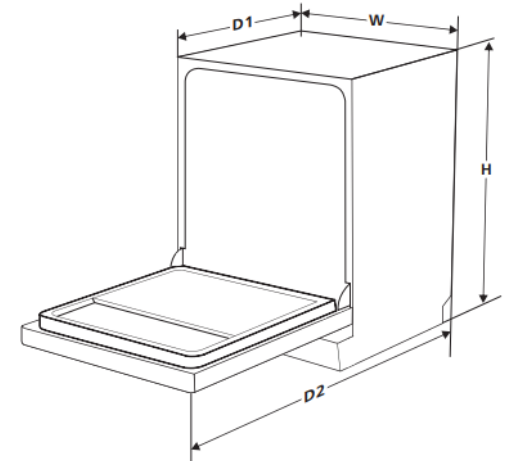

**Eurotech 45cm Integrated Dishwasher
ED-ID9P.2**

Description

A compact, slim-line dishwasher that can be integrated straight into your cabinetry but don't let its small size fool you, this dishwasher is feature-packed and can effortlessly handle whatever you throw at it. Perfect for the bach or apartment living and would bring an element of style to any kitchen.

• Dimensions

HEIGHT: 815 mm
WIDTH: 448 mm
DEPTH: 560 mm

Height (H)	815mm
Width (W)	448mm
Depth (D1)	550mm (with the door closed)
Depth (D2)	1150mm (with the door opened 90°)

Manufacturer Warranty: 5 Year