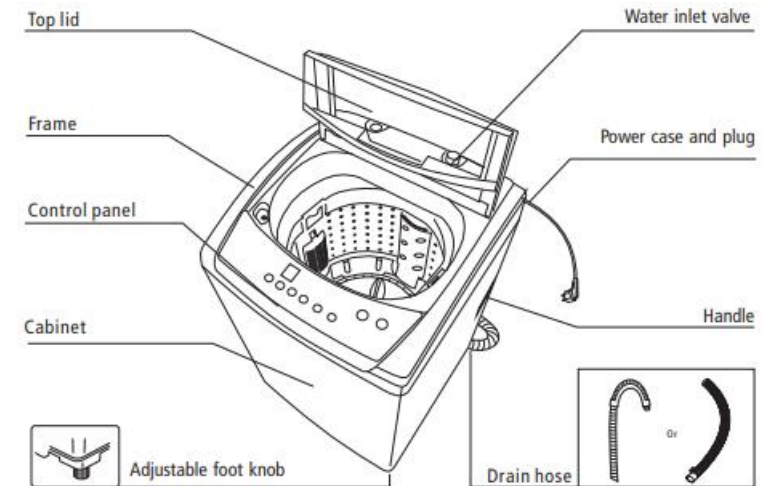

Eurotech 7kg Top Load Washing Machine
ED-TLW7KGWH

Description

With a generous 7kg capacity and a large top door opening, this washing machine allows you to complete all your laundry in a single load. Even bulky items such as doonas and blankets can be easily loaded. Featuring the QuietDrive inverter motor, there are 7 wash cycles to choose from, covering all your essential needs. The rapid cycle is perfect for quick cleaning, while the delicate program ensures that your fragile pieces are treated with care.

Features

- 7kg capacity
- LED digital display
- Stainless steel drum
- 8 Programmes
- 15 minute quick wash
- Pulsating wash action

• Dimensions

HEIGHT: 920 mm
WIDTH: 550 mm
DEPTH: 565 mm

Manufacturer Warranty: 5 Year