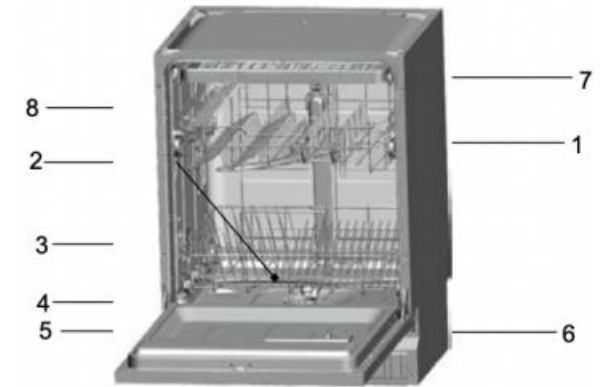

Eurotech 60cm Integrated Dishwasher
ED-ID14P.2

Description

Enjoy the simple pleasures in life of cooking and eating without the hassle of cleaning with a Eurotech dishwasher. With an integrated design, it's bound to look great with your cabinetry and using the latest technology you'll have the exact cleaning programme for when the time arises.

Features

- 14 place settings
- 6 wash programmes: Intensive, heavy, normal, rinse, rapid, soak
- Electronic Control
- Removable top
- Upper and lower spray arms with top nozzle
- 3 star energy rating
- 4.5 star water rating

• Dimensions

HEIGHT: 820 mm
WIDTH: 600 mm
DEPTH: 560 mm

- 1 Upper Basket
- 2 Spray Arms
- 3 Lower Basket
- 4 Filters
- 5 Detergent Dispenser
- 6 Rinse Aid Dispenser
- 7 Cutlery tray
- 8 Cup holder

Manufacturer Warranty: 5 Year